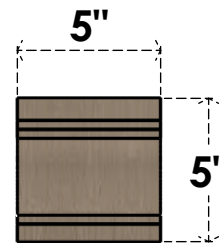

# ITEM NUMBER: CORU05X05X05PECRCPR

5"W X 5"D X 5"H SERIES 1 WIDE PESCADERO ROUGH CEDAR TIMBERTHANE FAUX WOOD CORBEL, PRIMED

**SIDE PROFILE**

**FRONT PROFILE**

**ISOMETRIC**

EKENA MILLWORK  
2300 WEST MAIN ST.  
CLARKSVILLE, TX 75426  
TOLL FREE: 866-607-0453  
WWW.EKENAMILLWORK.COM

NOTES

1. INSTALLATION TO BE COMPLETED IN ACCORDANCE WITH MANUFACTURER'S SPECIFICATIONS.
2. DRAWING MAY NOT BE TO SCALE
3. THIS DRAWING IS INTENDED FOR DESIGN AND PLANNING PURPOSES ONLY.
4. ALL INFORMATION CONTAINED HEREIN WAS CURRENT AT THE TIME OF DEVELOPMENT BUT MUST BE REVIEWED AND APPROVED BY THE PRODUCT MANUFACTURER TO BE CONSIDERED ACCURATE.
5. TIMBERTHANE ARCHITECTURAL PRODUCTS ARE MADE FROM HIGH DENSITY URETHANE AND COME FACTORY PRIMED