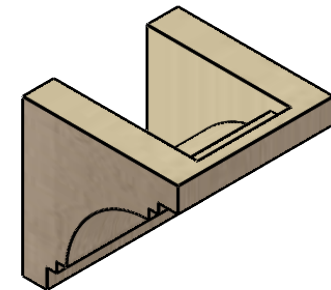

# ITEM NUMBER: CORU05X05X05PECRCPR

5"W X 5"D X 5"H SERIES 1 WIDE PESCADERO ROUGH CEDAR TIMBERTHANE FAUX WOOD CORBEL, PRIMED

**SIDE PROFILE**

**FRONT PROFILE**

**ISOMETRIC**

EKENA MILLWORK  
2300 WEST MAIN ST.  
CLARKSVILLE, TX 75426  
TOLL FREE: 866-607-0453  
WWW.EKENAMILLWORK.COM

NOTES

1. INSTALLATION TO BE COMPLETED IN ACCORDANCE WITH MANUFACTURER'S SPECIFICATIONS.
2. DRAWING MAY NOT BE TO SCALE
3. THIS DRAWING IS INTENDED FOR DESIGN AND PLANNING PURPOSES ONLY.
4. ALL INFORMATION CONTAINED HEREIN WAS CURRENT AT THE TIME OF DEVELOPMENT BUT MUST BE REVIEWED AND APPROVED BY THE PRODUCT MANUFACTURER TO BE CONSIDERED ACCURATE.
5. TIMBERTHANE ARCHITECTURAL PRODUCTS ARE MADE FROM HIGH DENSITY URETHANE AND COME FACTORY PRIMED