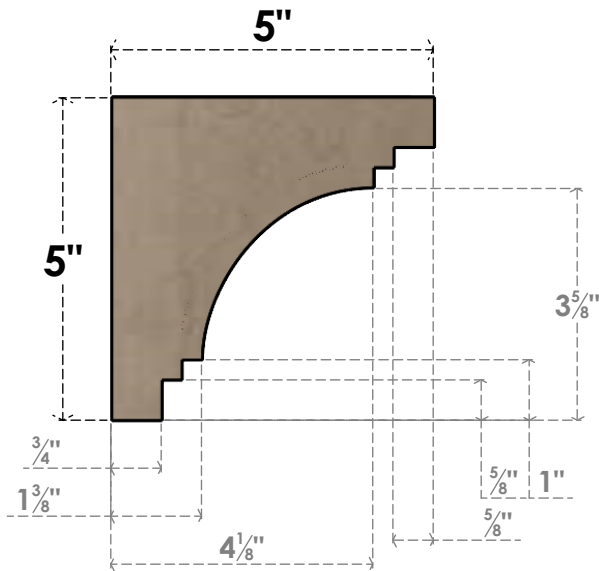

# ITEM NUMBER: CORU05X05X05PECRCPR

5"W X 5"D X 5"H SERIES 1 WIDE PESCADERO ROUGH CEDAR TIMBERTHANE FAUX WOOD CORBEL, PRIMED

**SIDE PROFILE**

**FRONT PROFILE**

**ISOMETRIC**

EKENA MILLWORK  
2300 WEST MAIN ST.  
CLARKSVILLE, TX 75426  
TOLL FREE: 866-607-0453  
WWW.EKENAMILLWORK.COM

NOTES

1. INSTALLATION TO BE COMPLETED IN ACCORDANCE WITH MANUFACTURER'S SPECIFICATIONS.
2. DRAWING MAY NOT BE TO SCALE
3. THIS DRAWING IS INTENDED FOR DESIGN AND PLANNING PURPOSES ONLY.
4. ALL INFORMATION CONTAINED HEREIN WAS CURRENT AT THE TIME OF DEVELOPMENT BUT MUST BE REVIEWED AND APPROVED BY THE PRODUCT MANUFACTURER TO BE CONSIDERED ACCURATE.
5. TIMBERTHANE ARCHITECTURAL PRODUCTS ARE MADE FROM HIGH DENSITY URETHANE AND COME FACTORY PRIMED